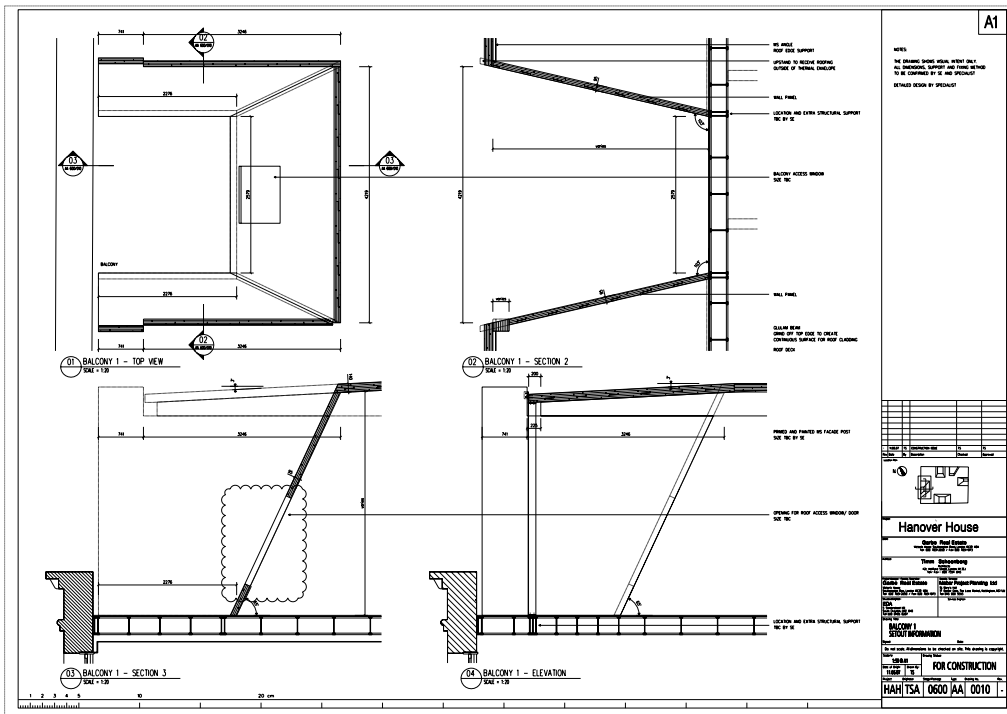

Handwritten text in a cursive script, likely a description or explanation of the mechanical system shown in the drawing above. The text is written in a dark ink on a light-colored background. The script is dense and difficult to read, but it appears to be a technical or scientific description. The text is arranged in several lines, starting from the left and moving towards the right. The overall appearance is that of a handwritten note or a page from a technical manual.

HANOVER HOUSE

REDUCE SPAN!

LONG SPAN

EXISTING COLUMN GRID

=

FREE PLAN

02

HAUS W