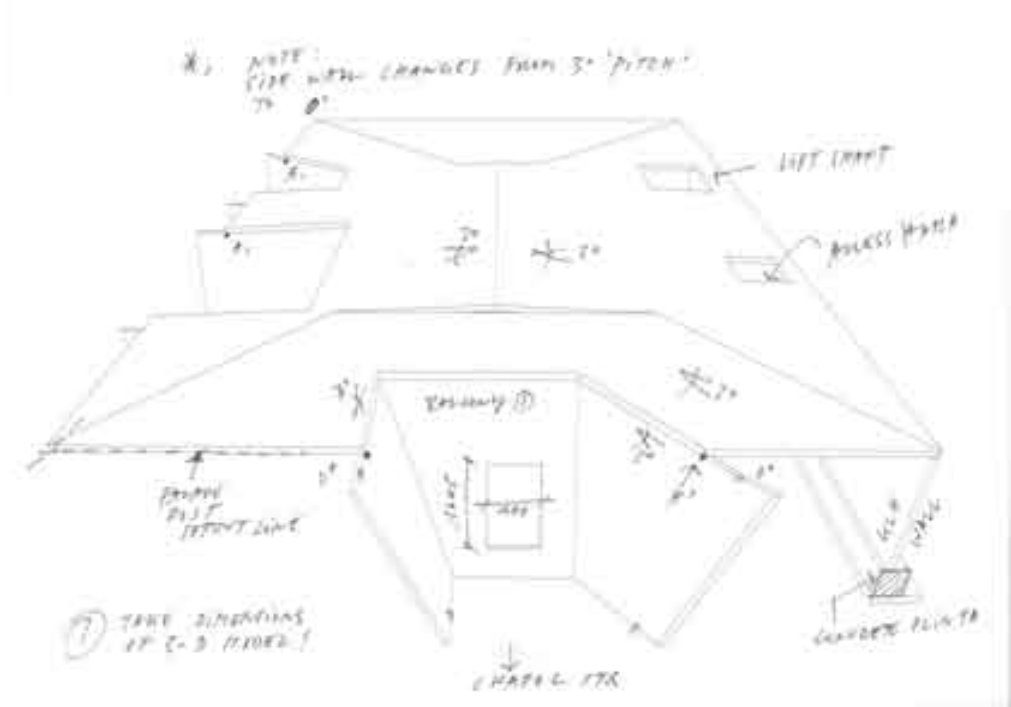

KRAUSSCHÖNBERG

MOMENTS

Handwritten text in a cursive script, likely a historical or scientific record, located below the swirling drawing. The text is written in a dark ink and is somewhat difficult to read due to its cursive nature and the age of the document. It appears to be a detailed description or a list of items related to the drawing above it.

Handwritten text in a cursive script, likely a description or explanation of the mechanical system shown in the drawing above. The text is written in a dark ink on a light-colored background. The script is dense and difficult to read, but it appears to be a technical or scientific description. The text is arranged in several lines, starting from the left and moving towards the right. The overall appearance is that of a handwritten note or a page from a technical manual.

HANOVER HOUSE

REDUCE SPAN!

LONG SPAN

EXISTING COLUMN GRID

=

FREE PLAN

02

HAUS W