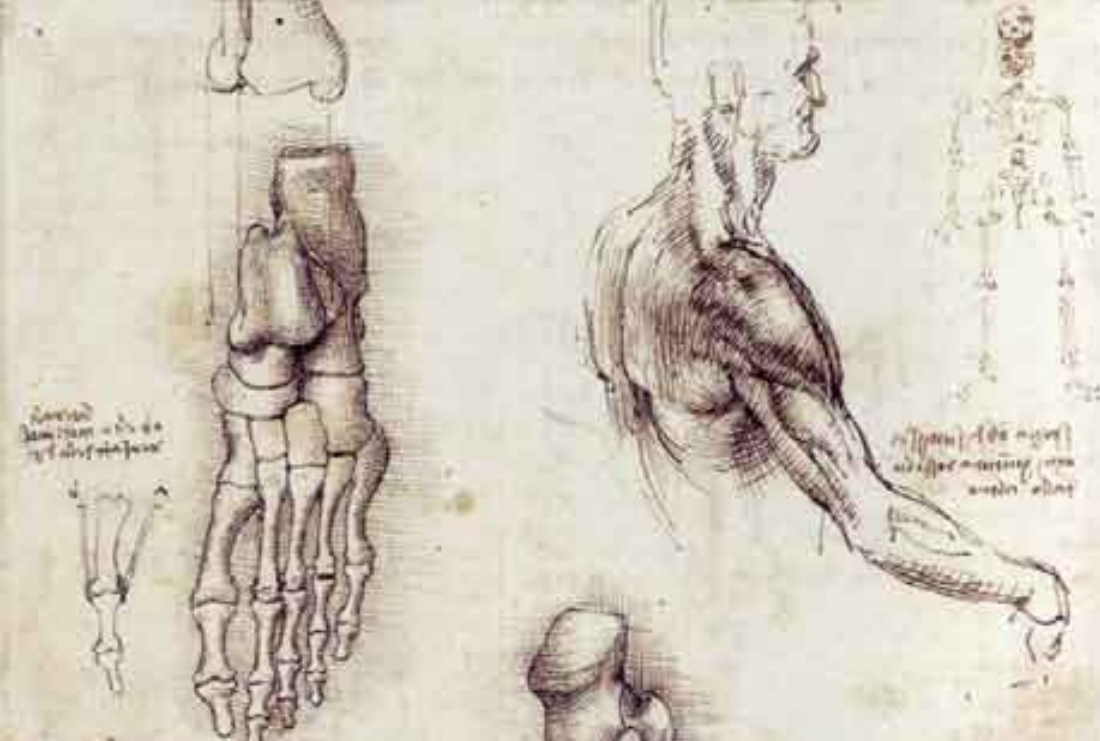

KRAUSSCHÖNBERG

MOMENTS

Handwritten text in a cursive script, likely a historical or scientific record, located below the swirling drawing. The text is written in a dark ink and is somewhat difficult to read due to its cursive nature and the age of the document. It appears to be a detailed description or a list of items related to the drawing above it.

Handwritten text in a cursive script, likely a description or explanation of the mechanical system shown in the drawing above. The text is written in a dark ink on a light-colored background. The script is dense and difficult to read, but it appears to be a technical or scientific description. The text is arranged in several lines, starting from the left and moving towards the right. The overall appearance is that of a handwritten note or a page from a technical manual.