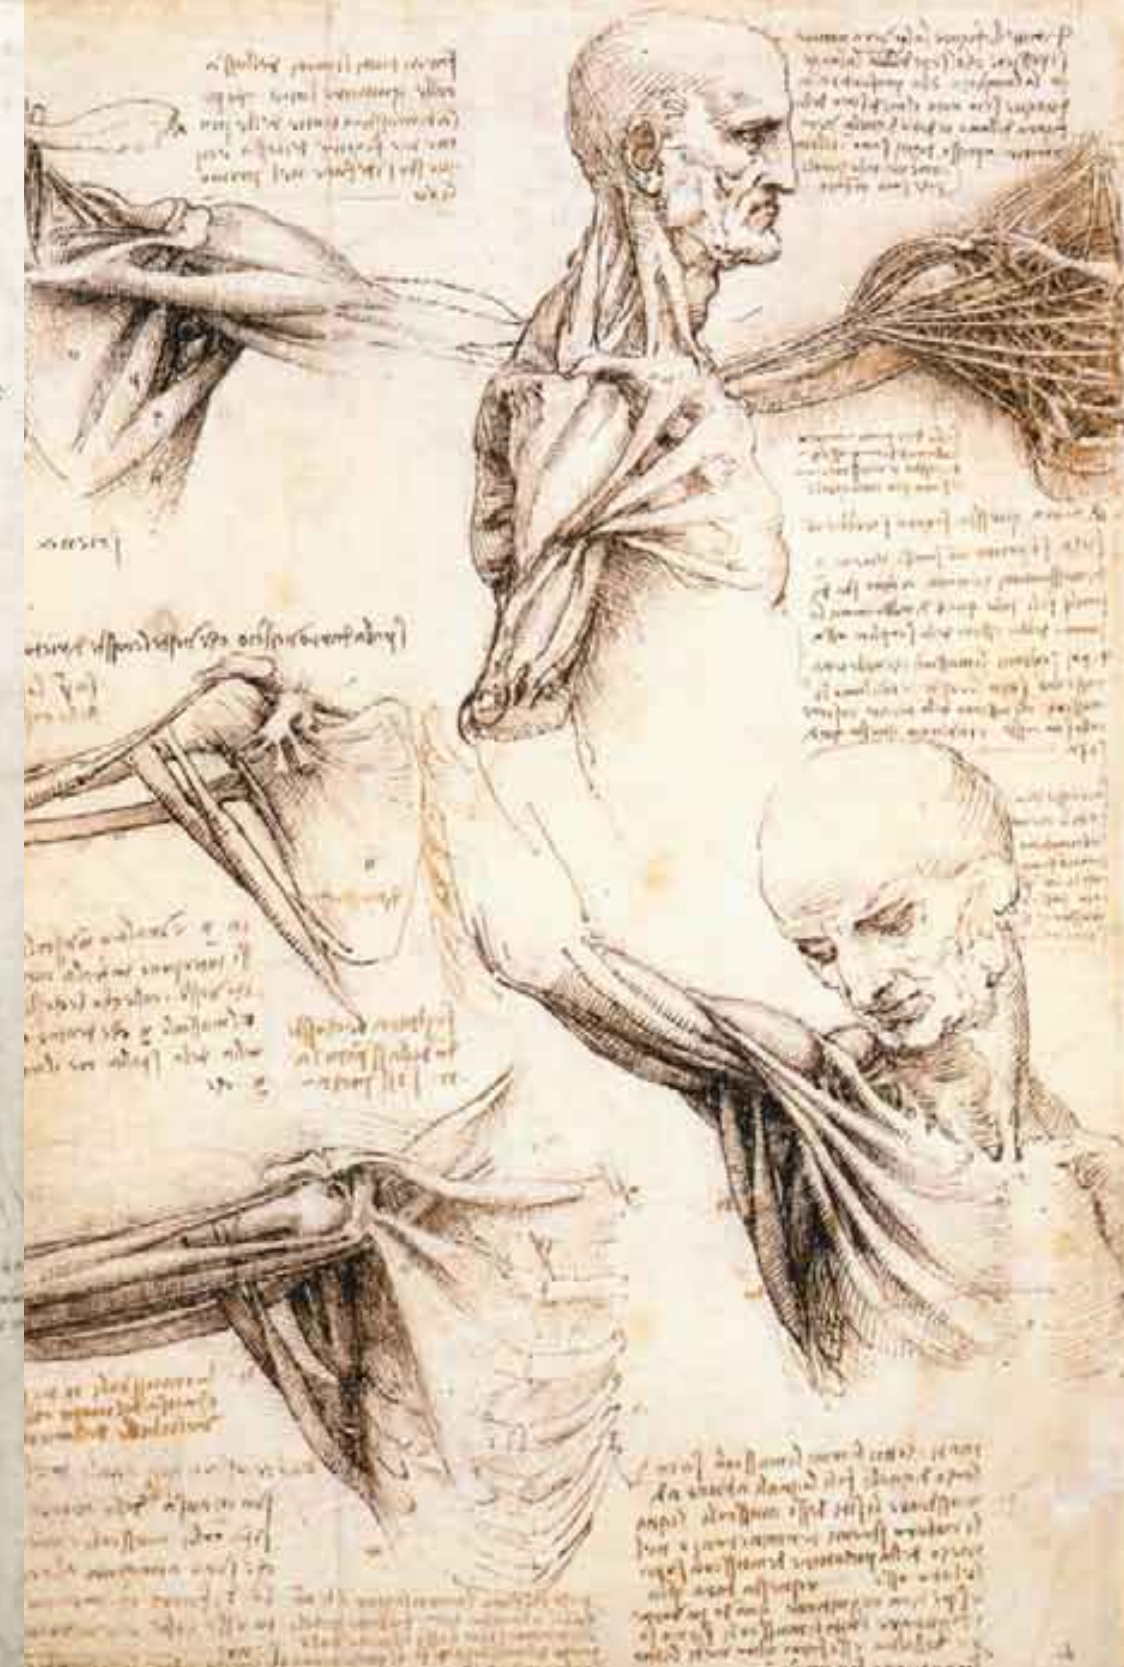

KRAUSSCHÖNBERG

MOMENTS

Handwritten text in a cursive script, likely a historical or scientific record, located below the swirling drawing. The text is written in a dark ink and is somewhat difficult to read due to its cursive nature and the age of the document. It appears to be a detailed description or a list of items related to the drawing above it.

Handwritten text in a cursive script, likely a description or explanation of the mechanical system shown in the drawing above. The text is written in a dark ink on a light-colored background. The script is dense and difficult to read, but it appears to be a technical or scientific description. The text is arranged in several lines, starting from the left and moving towards the right. The overall appearance is that of a handwritten note or a page from a technical manual.