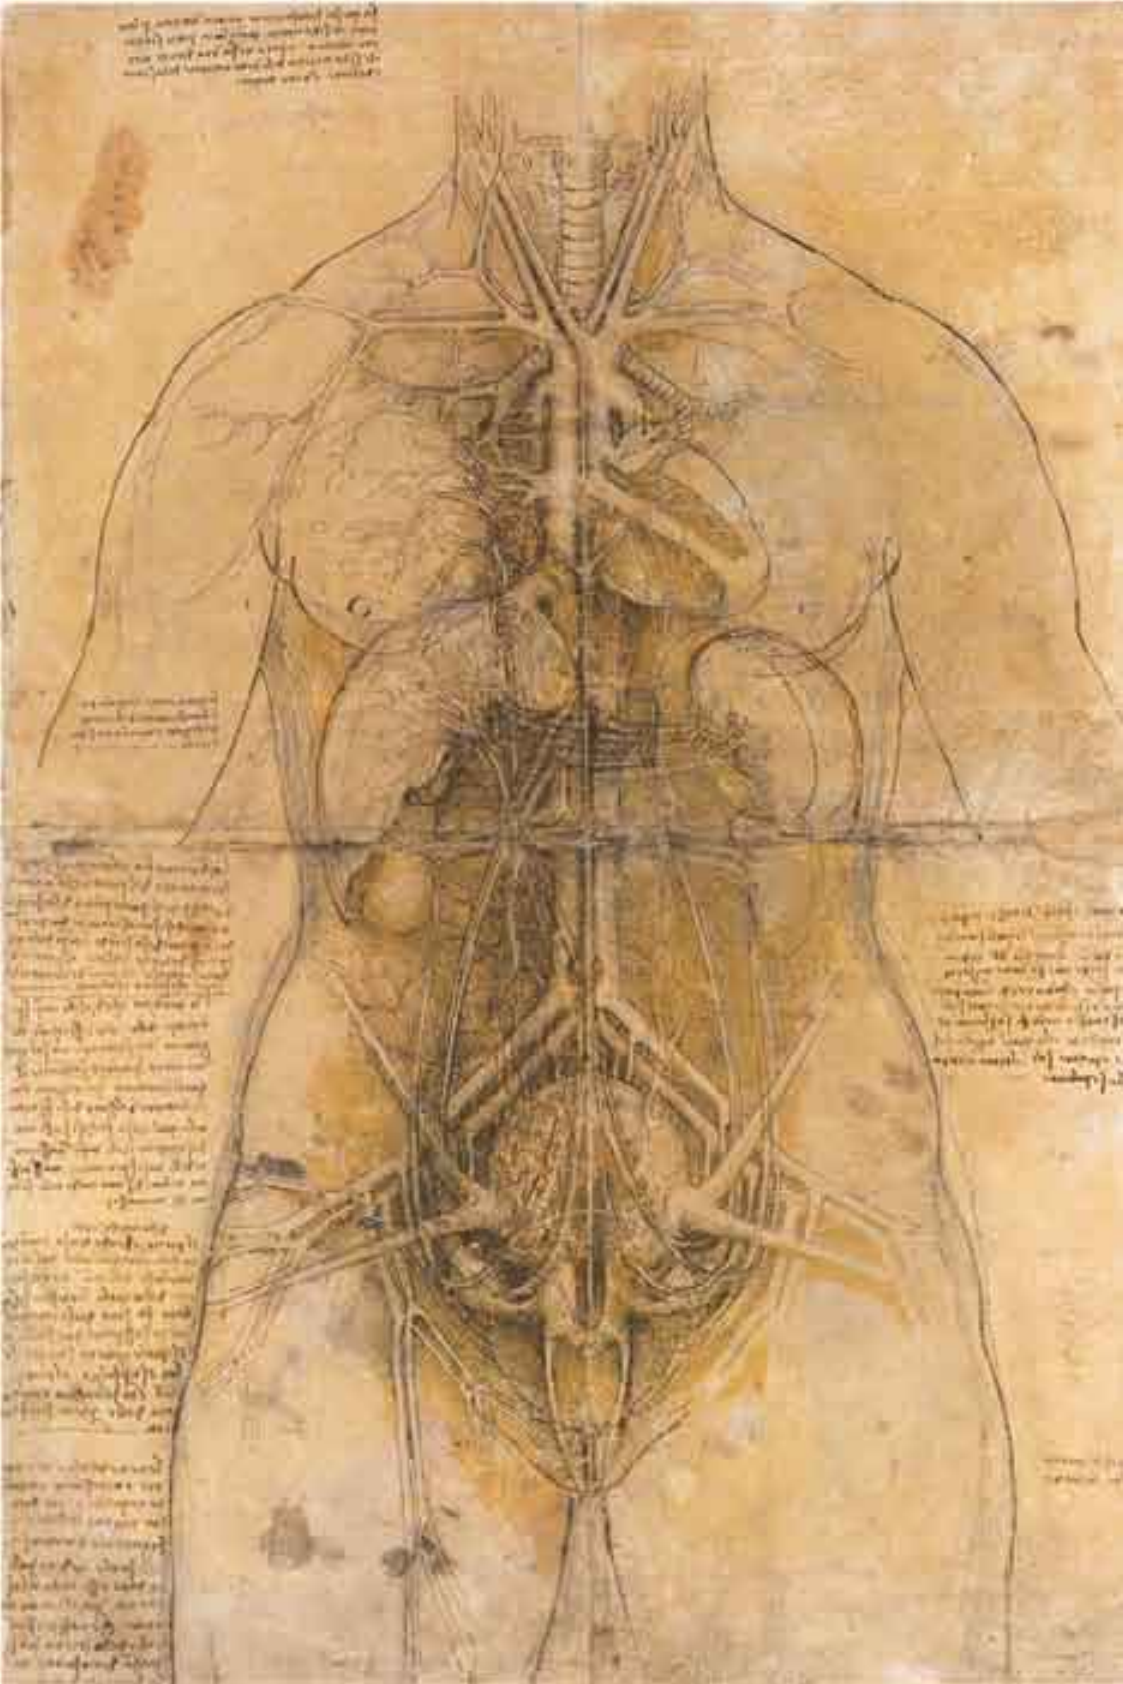

KRAUSSCHÖNBERG

MOMENTS

Handwritten text in a cursive script, likely a historical or scientific record, located below the swirling drawing. The text is written in a dark ink and is somewhat difficult to read due to its cursive nature and the age of the document. It appears to be a detailed description or a list of items related to the drawing above it.

Handwritten text in a cursive script, likely a description or explanation of the mechanical system shown in the drawing above. The text is written in a dark ink on a light-colored background. The script is dense and difficult to read, but it appears to be a technical or scientific description. The text is arranged in several lines, starting from the left and moving towards the right. The overall appearance is that of a handwritten note or a page from a technical manual.

HANOVER HOUSE

REDUCE SPAN!

LONG SPAN

EXISTING COLUMN GRID

=

FREE PLAN

02

HAUS W