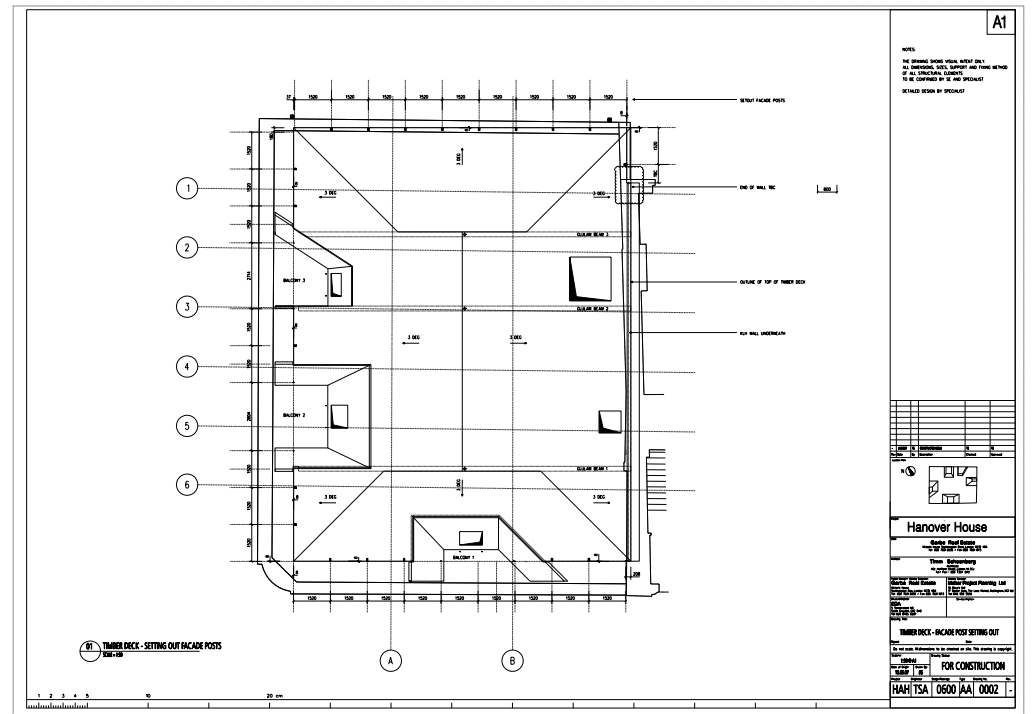

Handwritten text in a cursive script, likely a description or explanation of the mechanical system shown in the drawing above. The text is written in a dark ink on a light-colored background. The script is dense and difficult to read, but it appears to be a technical or scientific description. The text is arranged in several lines, starting from the left and moving towards the right. The overall appearance is that of a handwritten note or a page from a technical manual.

HANOVER HOUSE

REDUCE SPAN!

LONG SPAN

EXISTING COLUMN GRID

=

FREE PLAN

02

HAUS W