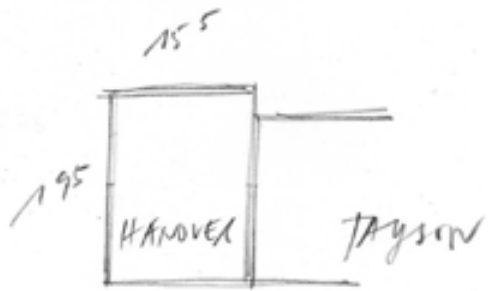

Handwritten text in a cursive script, likely a description or explanation of the mechanical system shown in the drawing above. The text is written in a dark ink on a light-colored background. The script is dense and difficult to read, but it appears to be a technical or scientific description. The text is arranged in several lines, starting from the left and moving towards the right. The overall appearance is that of a handwritten note or a page from a technical manual.

HANOVER HOUSE

REDUCE SPAN!

LONG SPAN

EXISTING COLUMN GRID

=

FREE PLAN

02

HAUS W