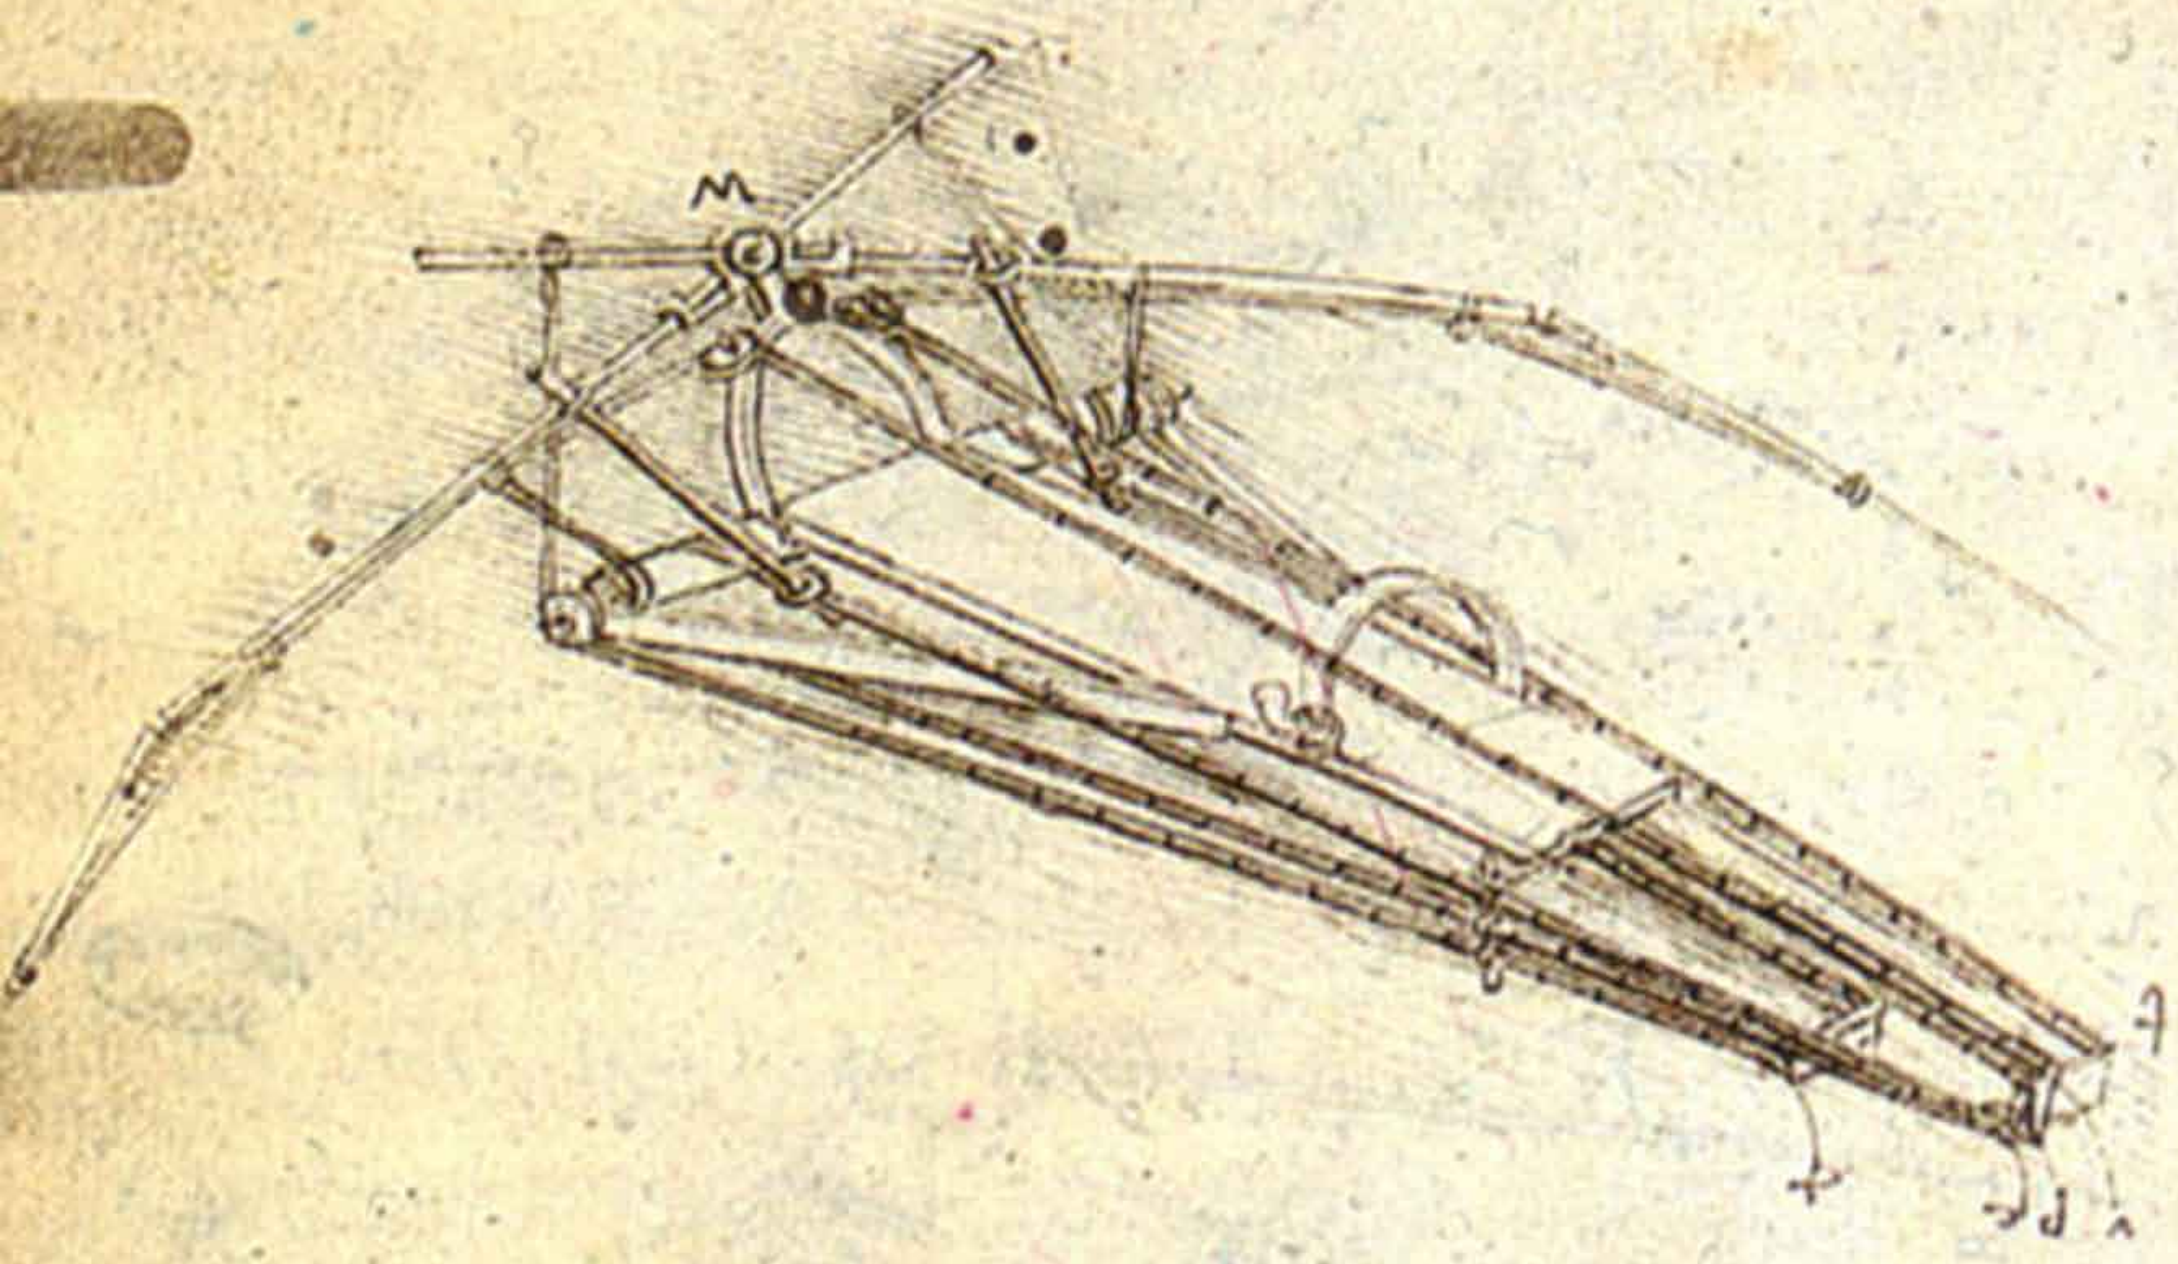

KRAUSSCHÖNBERG

MOMENTS

Handwritten text in a cursive script, likely a historical or scientific record, located below the swirling drawing. The text is written in a dark ink and is somewhat difficult to read due to its cursive nature and the age of the document. It appears to be a detailed description or a list of items related to the drawing above it.

Handwritten text in a cursive script, likely a description or explanation of the mechanical system shown in the drawing above. The text is written in a dark ink on a light-colored background. The script is dense and difficult to read, but it appears to be a technical or scientific description. The text is arranged in several lines, starting from the left and moving towards the right. The overall appearance is that of a handwritten note or a page from a technical manual.