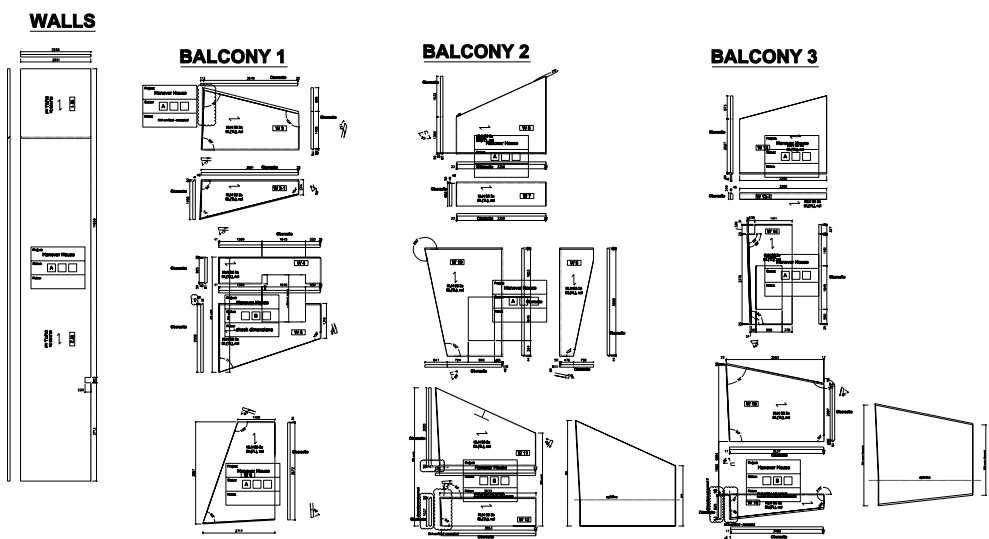

Handwritten text in a cursive script, likely a description or explanation of the mechanical system shown in the drawing above. The text is written in a dark ink on a light-colored background. The script is dense and difficult to read, but it appears to be a technical or scientific description. The text is arranged in several lines, starting from the left and moving towards the right. The overall appearance is that of a handwritten note or a page from a technical manual.

HANOVER HOUSE

REDUCE SPAN!

LONG SPAN

EXISTING COLUMN GRID

=

FREE PLAN

02

HAUS W