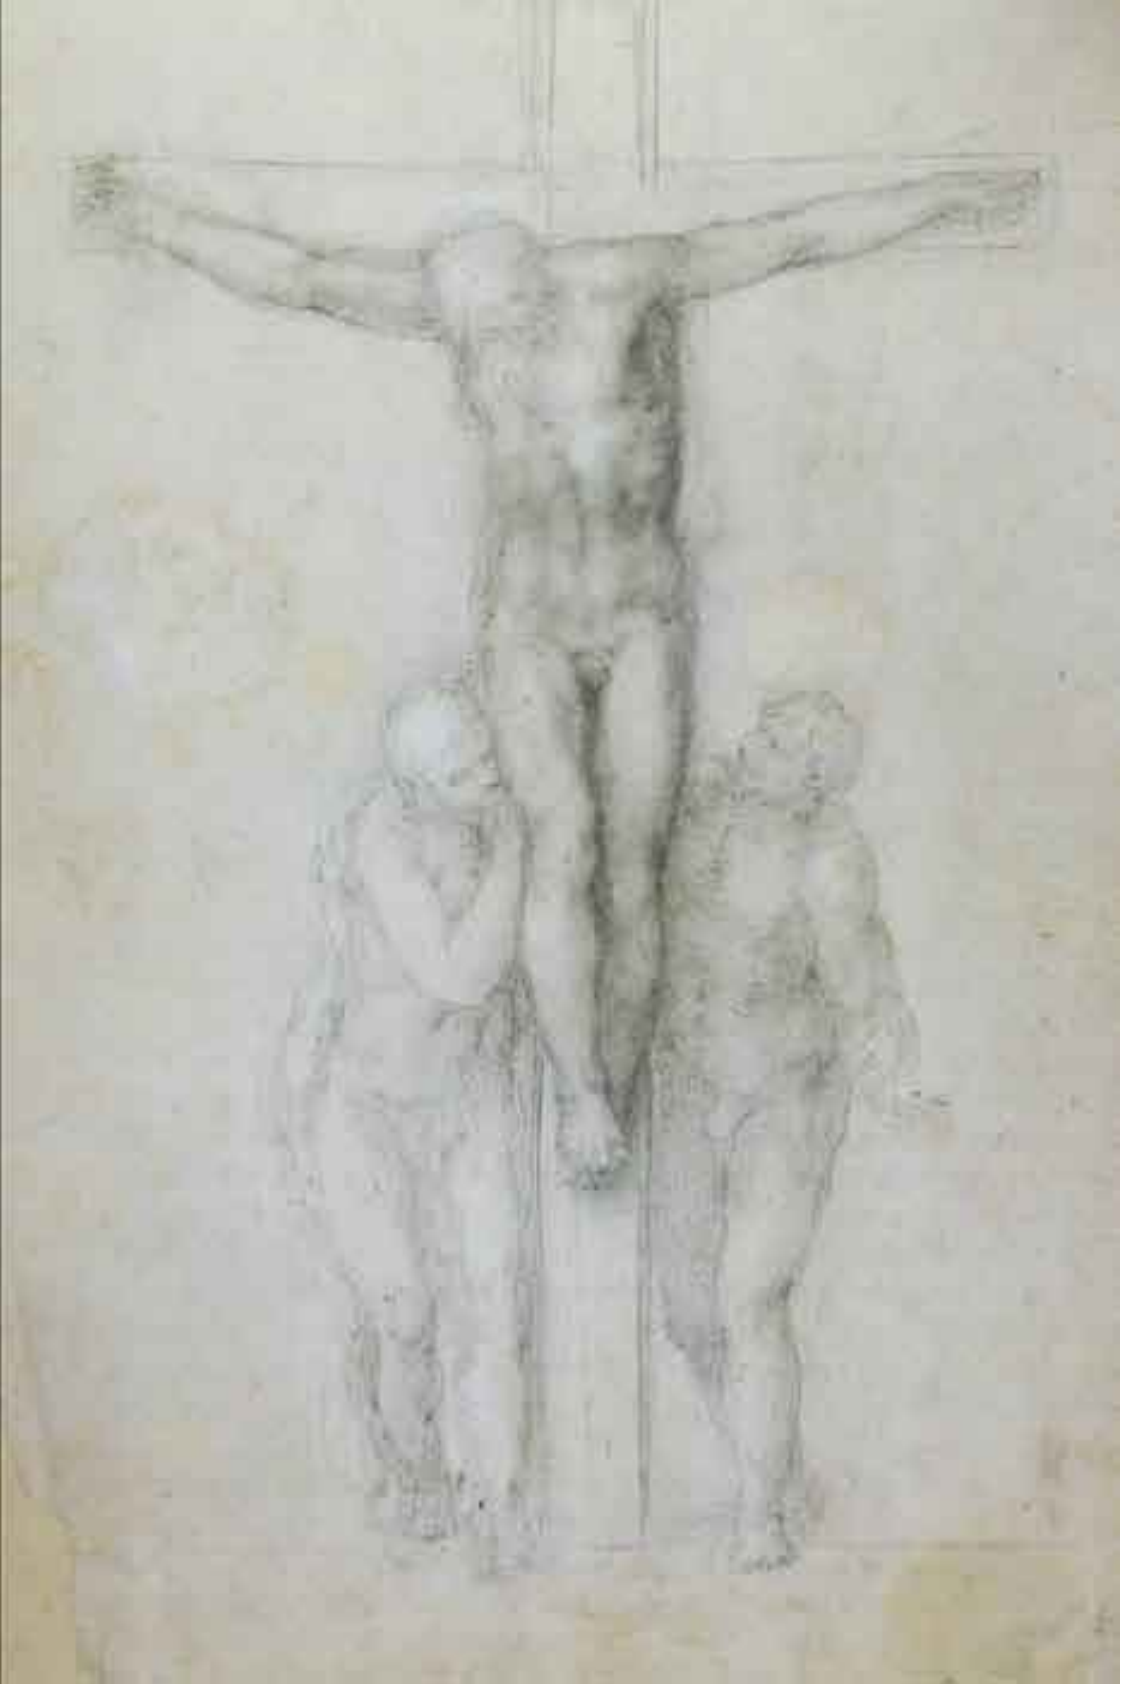

KRAUSSCHÖNBERG

MOMENTS

Handwritten text in a cursive script, likely a historical or scientific record, located below the swirling drawing. The text is written in a dark ink and is somewhat difficult to read due to its cursive nature and the age of the document. It appears to be a detailed description or a list of items related to the drawing above it.

Handwritten text in a cursive script, likely a description or explanation of the mechanical system shown in the drawing above. The text is written in a dark ink on a light-colored background. The script is dense and difficult to read, but it appears to be a technical or scientific description. The text is arranged in several lines, starting from the left and moving towards the right. The overall appearance is that of a handwritten note or a page from a technical manual.

HANOVER HOUSE

REDUCE SPAN!

LONG SPAN

EXISTING COLUMN GRID

=

FREE PLAN

02

HAUS W