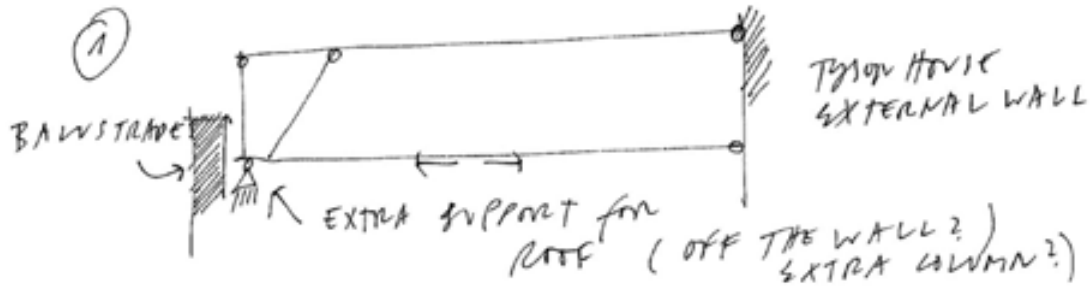

KRAUSSCHÖNBERG

MOMENTS

Handwritten text in a cursive script, likely a historical or scientific record, located below the swirling drawing. The text is written in a dark ink and is somewhat difficult to read due to its cursive nature and the age of the document. It appears to be a detailed description or a list of items related to the drawing above it.

Handwritten text in a cursive script, likely a description or explanation of the mechanical system shown in the drawing above. The text is written in a dark ink on a light-colored background. The script is dense and difficult to read, but it appears to be a technical or scientific description. The text is arranged in several lines, starting from the left and moving towards the right. The overall appearance is that of a handwritten note or a page from a technical manual.

HANOVER HOUSE

REDUCE SPAN!

LONG SPAN

EXISTING COLUMN GRID

=

FREE PLAN

02

HAUS W

How can modern family life be organised between public and private?

Construction