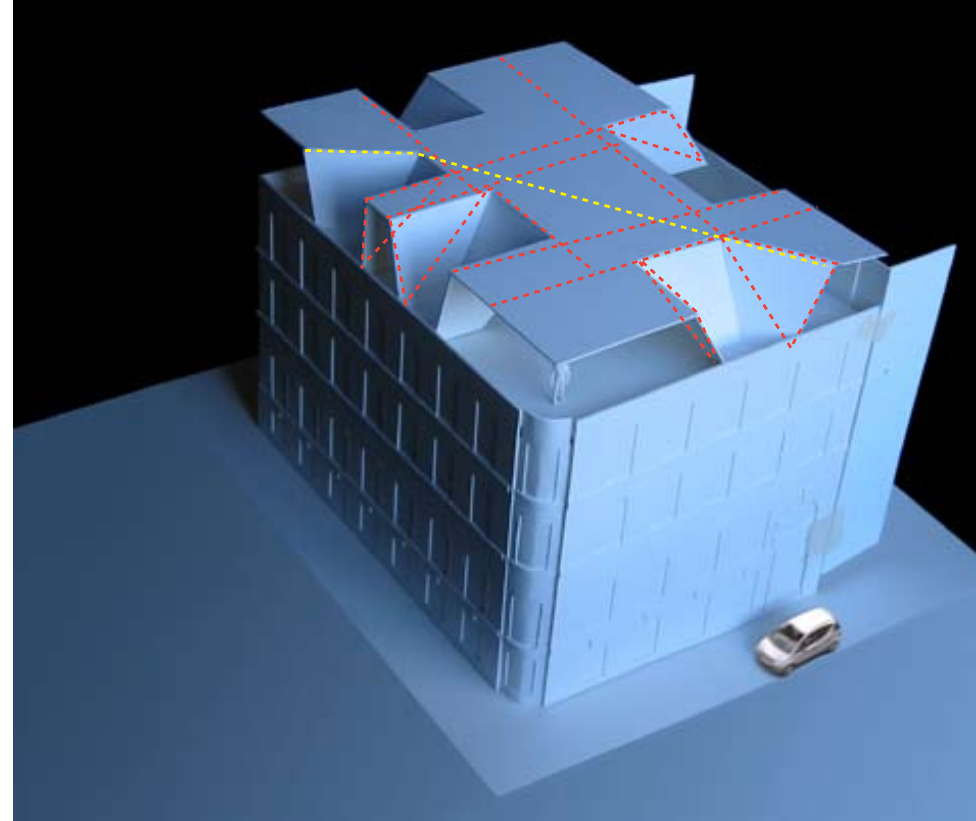

KRAUSSCHÖNBERG

MOMENTS

Handwritten text in a cursive script, likely a historical or scientific record, located below the swirling drawing. The text is written in a dark ink and is somewhat difficult to read due to its cursive nature and the age of the document. It appears to be a detailed description or a list of items related to the drawing above it.

Handwritten text in a cursive script, likely a description or explanation of the mechanical system shown in the drawing above. The text is written in a dark ink on a light-colored background. The script is dense and difficult to read, but it appears to be a technical or scientific description. The text is arranged in several lines, starting from the left and moving towards the right. The overall appearance is that of a handwritten note or a page from a technical manual.

HANOVER HOUSE

REDUCE SPAN!

LONG SPAN

EXISTING COLUMN GRID

=

FREE PLAN

02

HAUS W

How can modern family life be organised between public and private?

Construction