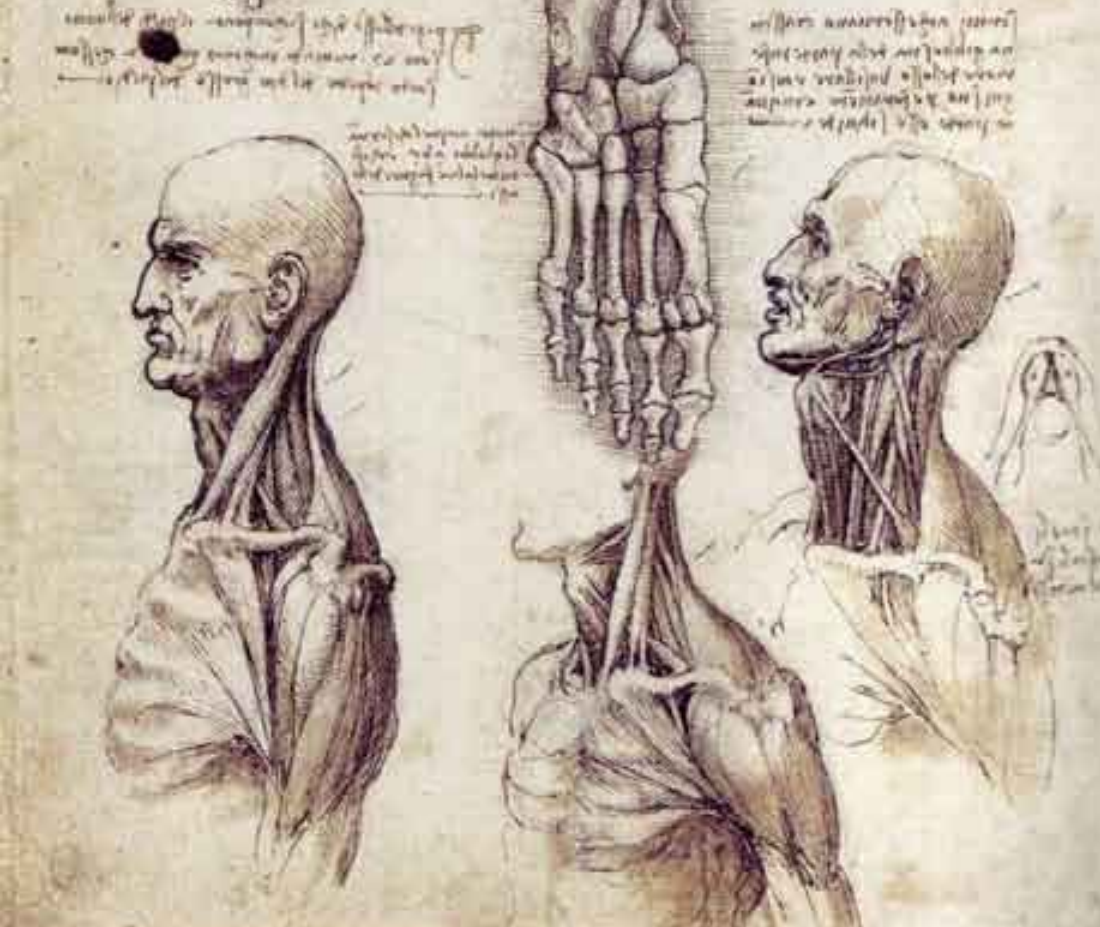

KRAUSSCHÖNBERG

MOMENTS

Handwritten text in a cursive script, likely a historical or scientific record, located below the swirling drawing. The text is written in a dark ink and is somewhat difficult to read due to its cursive nature and the age of the document. It appears to be a detailed description or a list of items related to the drawing above it.

Handwritten text in a cursive script, likely a description or explanation of the mechanical system shown in the drawing above. The text is written in a dark ink on a light-colored background. The script is dense and difficult to read, but it appears to be a technical or scientific description. The text is arranged in several lines, starting from the left and moving towards the right. The overall appearance is that of a handwritten note or a page from a technical manual.