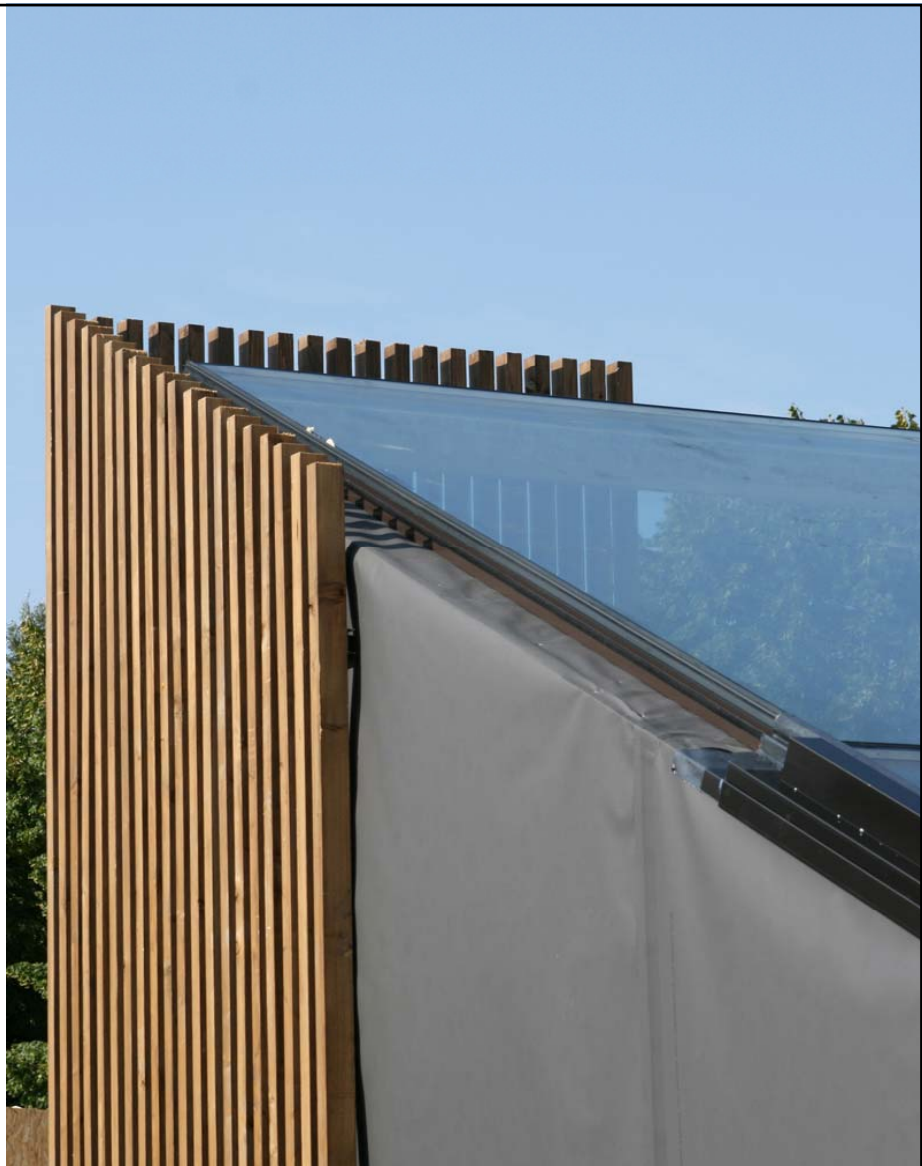

solar chimney shading
natural ventilation
daylight
wood structure
water source heat pump
green courtyard

summer

21 june

CFD analysis

merio cucinella architects

MC A

3 kgCO₂/m² year

instead of