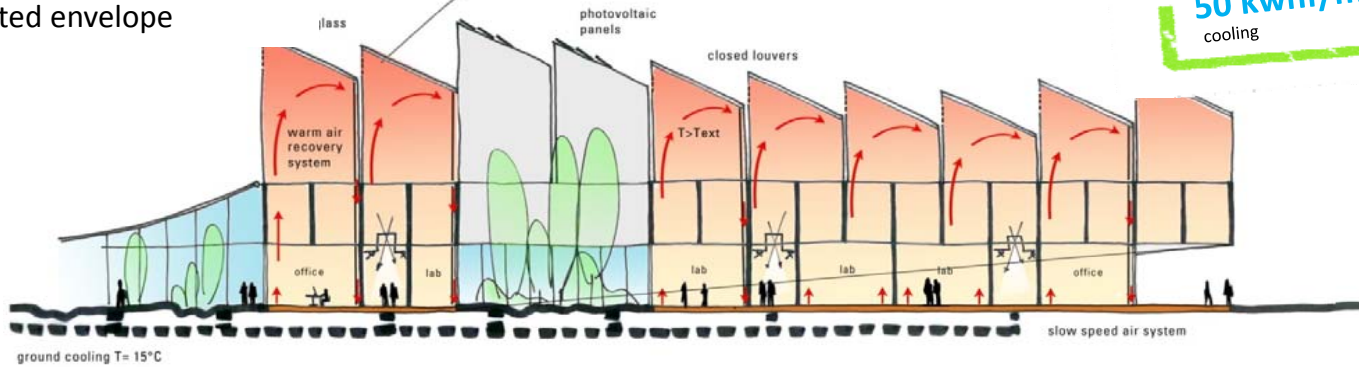

natural ventilation

Hyderabad, Sindh, Pakistan, the windcatchers city

solar chimney
greenhouse effect
daylight
wood structure
water source heat pump
well insulated envelope

winter

21 december

ARPA. FERRARA, ITALY
36 kWh/m² year heating
50 kWh/m² year cooling

solar chimney shading
natural ventilation
daylight
wood structure
water source heat pump
green courtyard

summer

21 june

CFD analysis

merio cucinella architects

MC A

3 kgCO₂/m² year

instead of