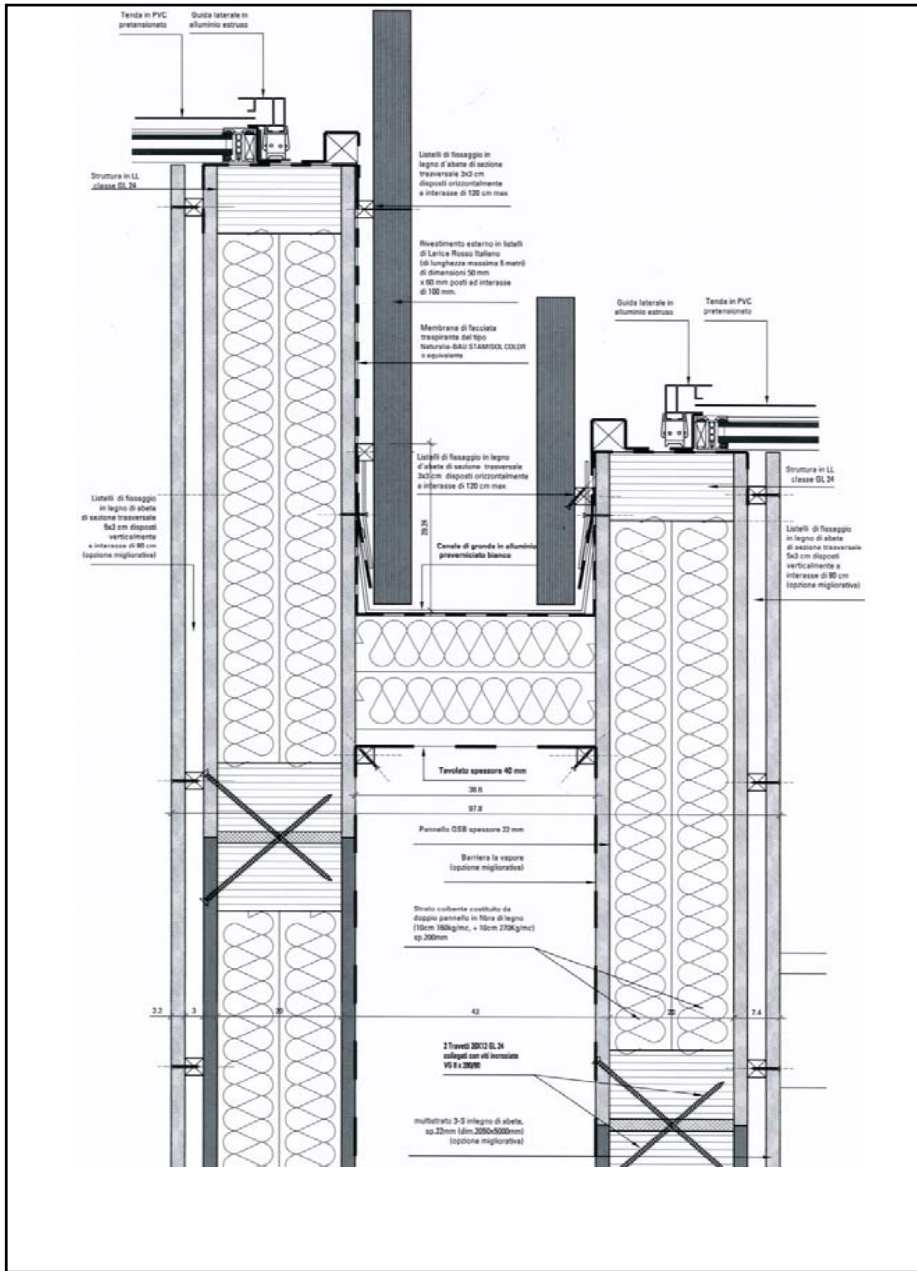

solar chimney shading
natural ventilation
daylight
wood structure
water source heat pump
green courtyard

summer

21 june

CFD analysis

merio cucinella architects

MC A

3 kgCO₂/m² year

instead of