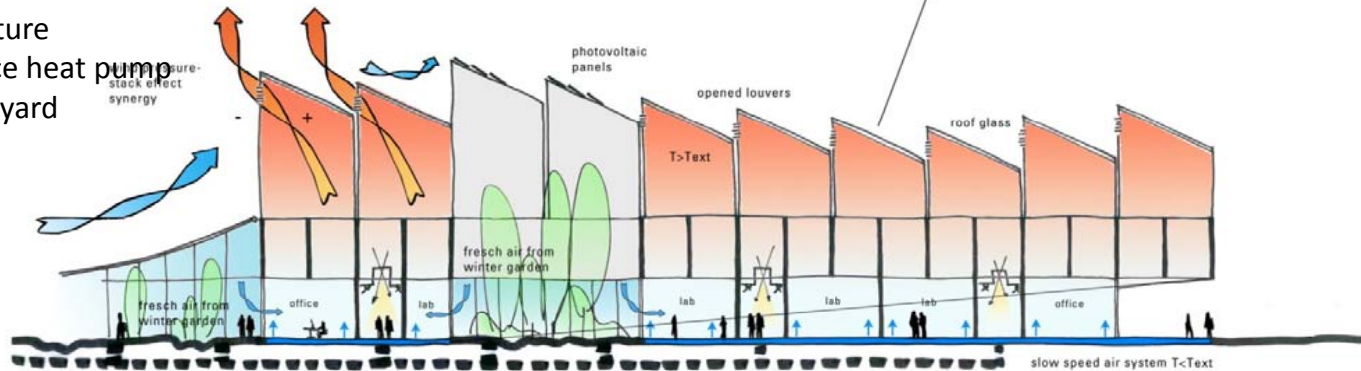

natural ventilation

Hyderabad, Sindh, Pakistan, the windcatchers city

solar chimney
greenhouse effect
daylight
wood structure
water source heat pump
well insulated envelope

winter

21 december

ARPA. FERRARA, ITALY
36 kWh/m² year heating
50 kWh/m² year cooling

solar chimney shading
natural ventilation
daylight
wood structure
water source heat pump
green courtyard

summer

21 june

CFD analysis

merio cucinella architects

MC A

3 kgCO₂/m² year

instead of