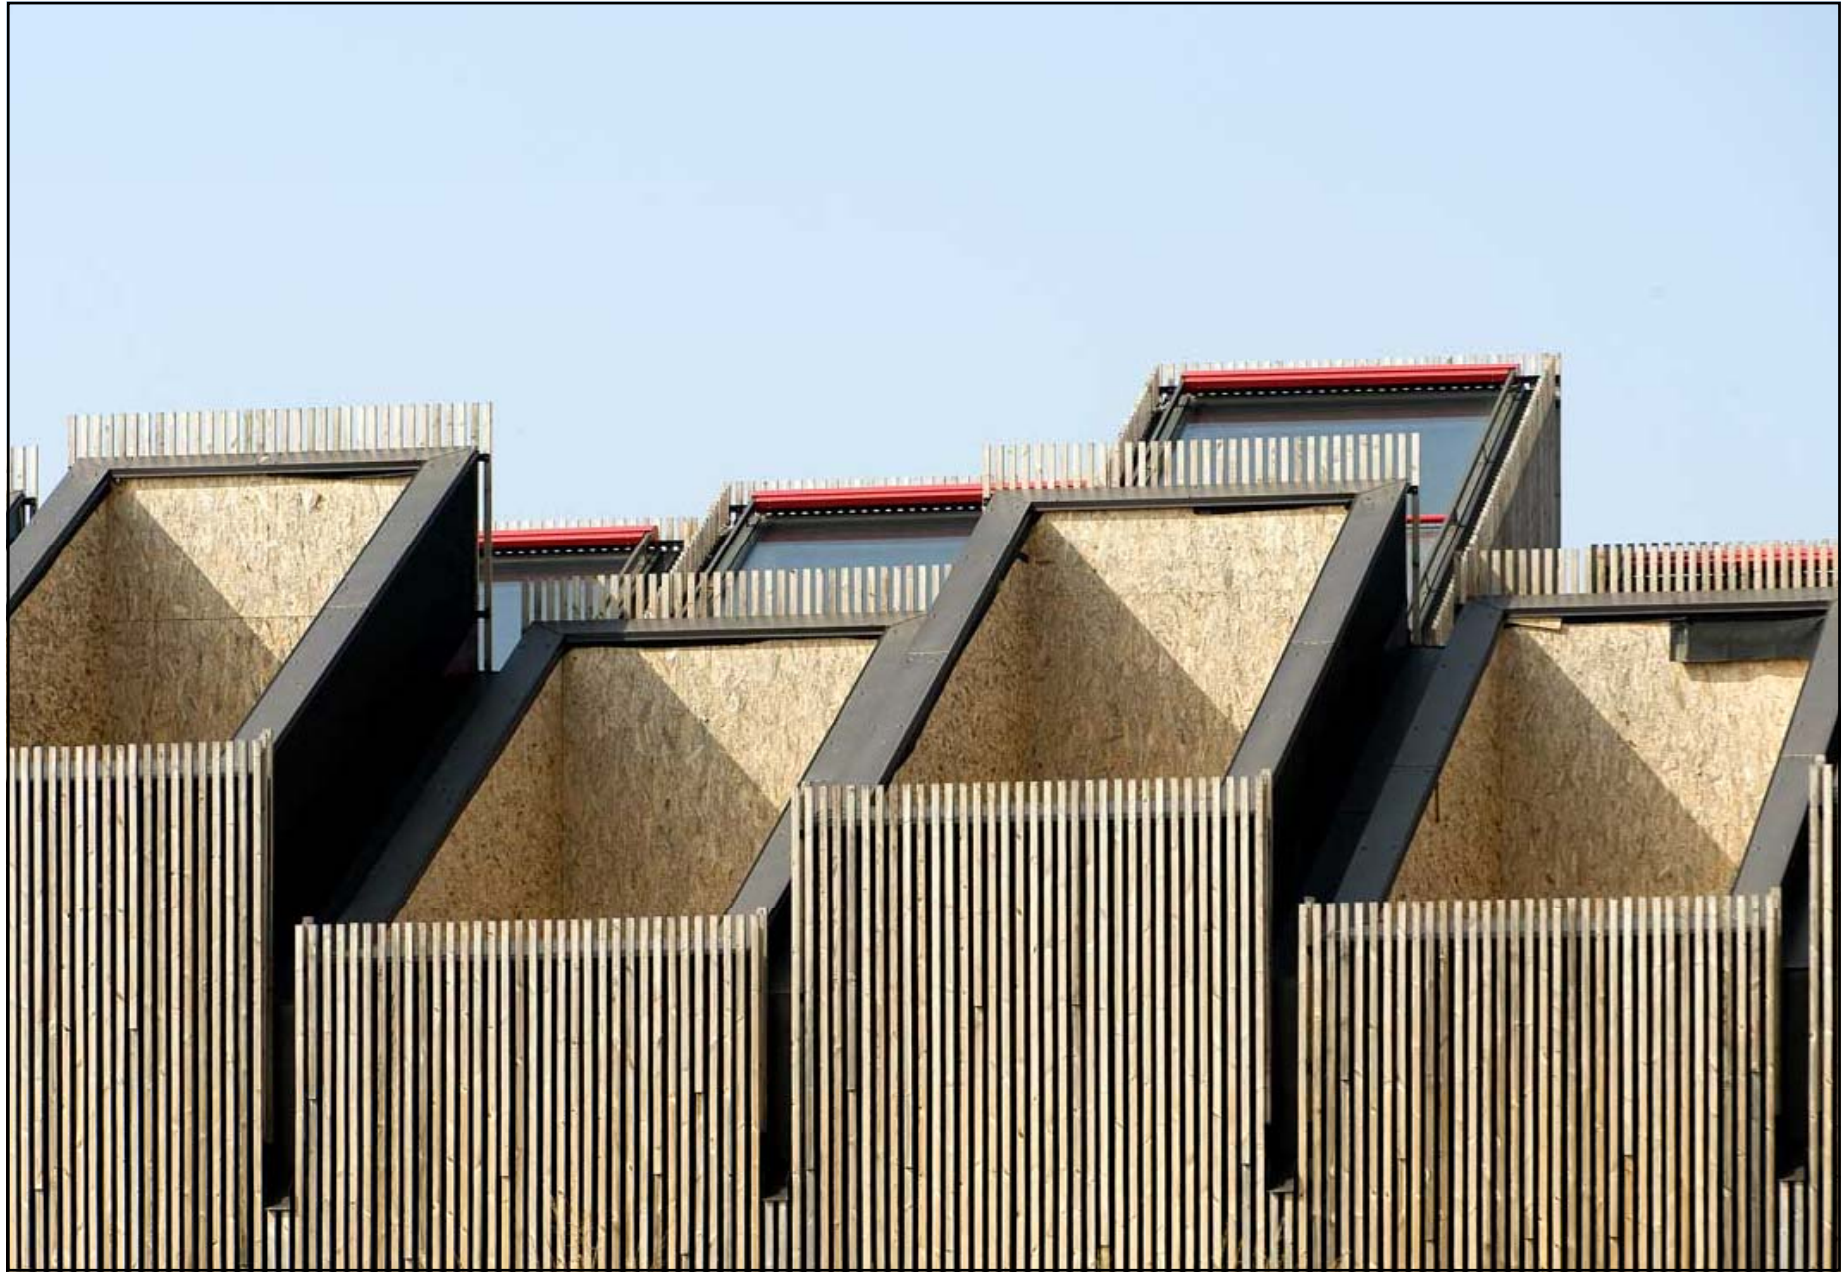

solar chimney shading
natural ventilation
daylight
wood structure
water source heat pump
green courtyard

summer

21 june

CFD analysis

merio cucinella architects

MC A

3 kgCO₂/m² year

instead of